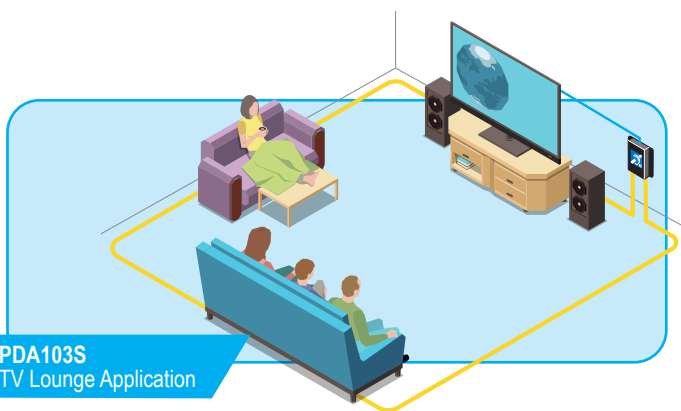

## 50m<sup>2</sup> Small Room Hearing Loop Systems

### Key Features

- ▶ Three wall-mountable hearing loop kits for use in rooms up to 7m x 7m (in areas over 5m wide with high metal content consider using a phased array loop system instead, see pages 18 & 19).
- ▶ PDA103R & L ideal for meeting rooms. PDA103S ideal for TV lounges. See kit contents below.
- ▶ Amplifier includes a 3.5mm mic input, line level input & 'outreach' socket (PDA103S also has a digital TOS link connector for TV set connection)
- ▶ Adjustable mic, line level, metal compensation and 'outreach' controls.
- ▶ Drive control allows the output stage to be set up to suit the characteristics of the application.
- ▶ State-of-the-art audio processor with automatic gain control
- ▶ Limit, Peak, Loop Fault and Power On indicators,
- ▶ Exceeds the requirements of PD IEC TR 63079 & EN60118-4 when correctly installed.