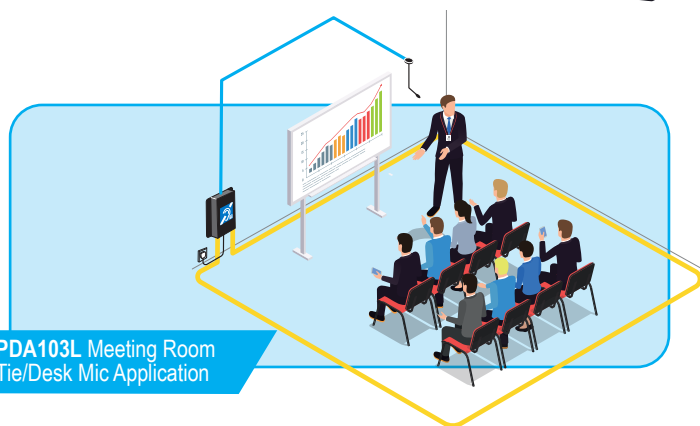

## 50m<sup>2</sup> Small Room Hearing Loop Systems

### Key Features

- ▶ Three wall-mountable hearing loop kits for use in rooms up to 7m x 7m (in areas over 5m wide with high metal content consider using a phased array loop system instead, see pages 18 & 19).
- ▶ PDA103R & L ideal for meeting rooms. PDA103S ideal for TV lounges. See kit contents below.
- ▶ Amplifier includes a 3.5mm mic input, line level input & 'outreach' socket (PDA103S also has a digital TOS link connector for TV set connection)
- ▶ Adjustable mic, line level, metal compensation and 'outreach' controls.
- ▶ Drive control allows the output stage to be set up to suit the characteristics of the application.
- ▶ State-of-the-art audio processor with automatic gain control
- ▶ Limit, Peak, Loop Fault and Power On indicators,
- ▶ Exceeds the requirements of PD IEC TR 63079 & EN60118-4 when correctly installed.